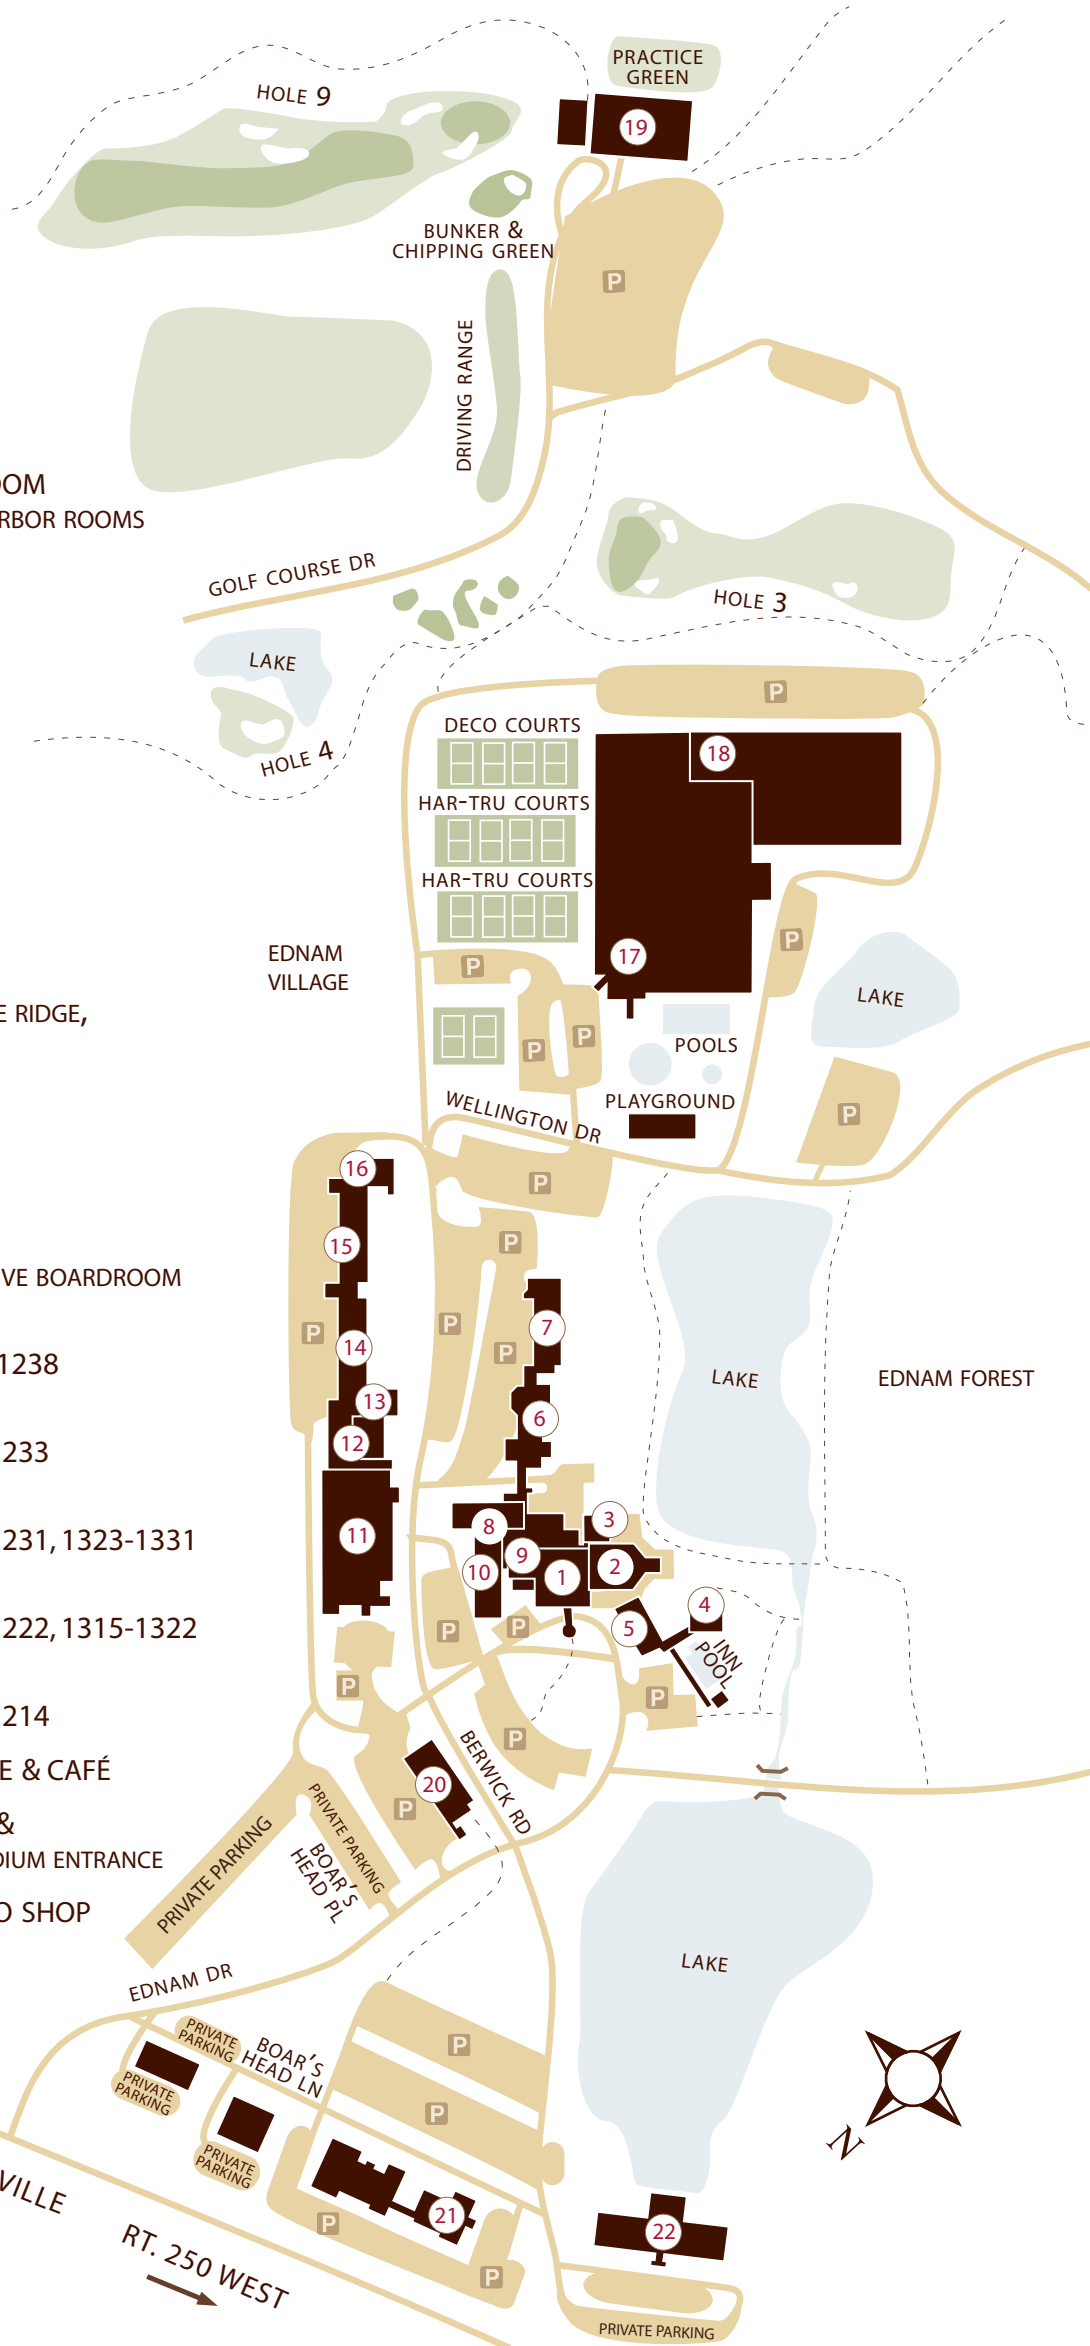

BOAR'S HEAD

- 1 MAIN INN & FRONT DESK
  • ROOMS 205-406
- 2 OLD MILL ROOM & PORCH ROOM
  • GROUND FLOOR: HEARTH & ARBOR ROOMS
- 3 BISTRO 1834
  • GROUND FLOOR: PATIO ROOM
- 4 SPA
- 5 HUNT CLUB BUILDING
  • ROOMS 501-525
- 6 600 BUILDING
  • ROOMS 601-629
- 7 700 BUILDING
  • ROOMS 701-724
- 8 ORIGINAL BALLROOM
  • 2ND FLOOR: ALBEMARLE, BLUE RIDGE,
  & COMMONWEALTH ROOMS
- 9 TACK ROOM
- 10 COACH ROOM
  • ROOMS 101-204
- 11 PAVILION
  • GRAND BALLROOM & EXECUTIVE BOARDROOM
- 12 EDNAM CONFERENCE CENTER
  • ROOMS 1133-1137, 1233-1238
- 13 EDNAM HALL BUILDING
  • ROOMS 1131-1132, 1232-1233
- 14 EDNAM HALL BUILDING
  • ROOMS 1123-1130, 1223-1231, 1323-1331
- 15 EDNAM HALL BUILDING
  • ROOMS 1115-1122, 1215-1222, 1315-1322
- 16 EDNAM HALL BUILDING
  • ROOMS 1101-1114, 1211-1214
- 17 SPORTS CLUB MAIN ENTRANCE & CAFÉ
- 18 MCARTHUR SQUASH CENTER &
  BOYD TINSLEY TENNIS COURTS STADIUM ENTRANCE
- 19 GOLF: BIRDWOOD GRILL & PRO SHOP
- 20 INN STORE
  • SUITES 100 & 200

- 21 ADMINISTRATIVE OFFICES
- 22 UVA FOUNDATION

BOAR'S HEAD

200 EDNAM DRIVE | CHARLOTTESVILLE, VIRGINIA 22903 | 800.476.1988