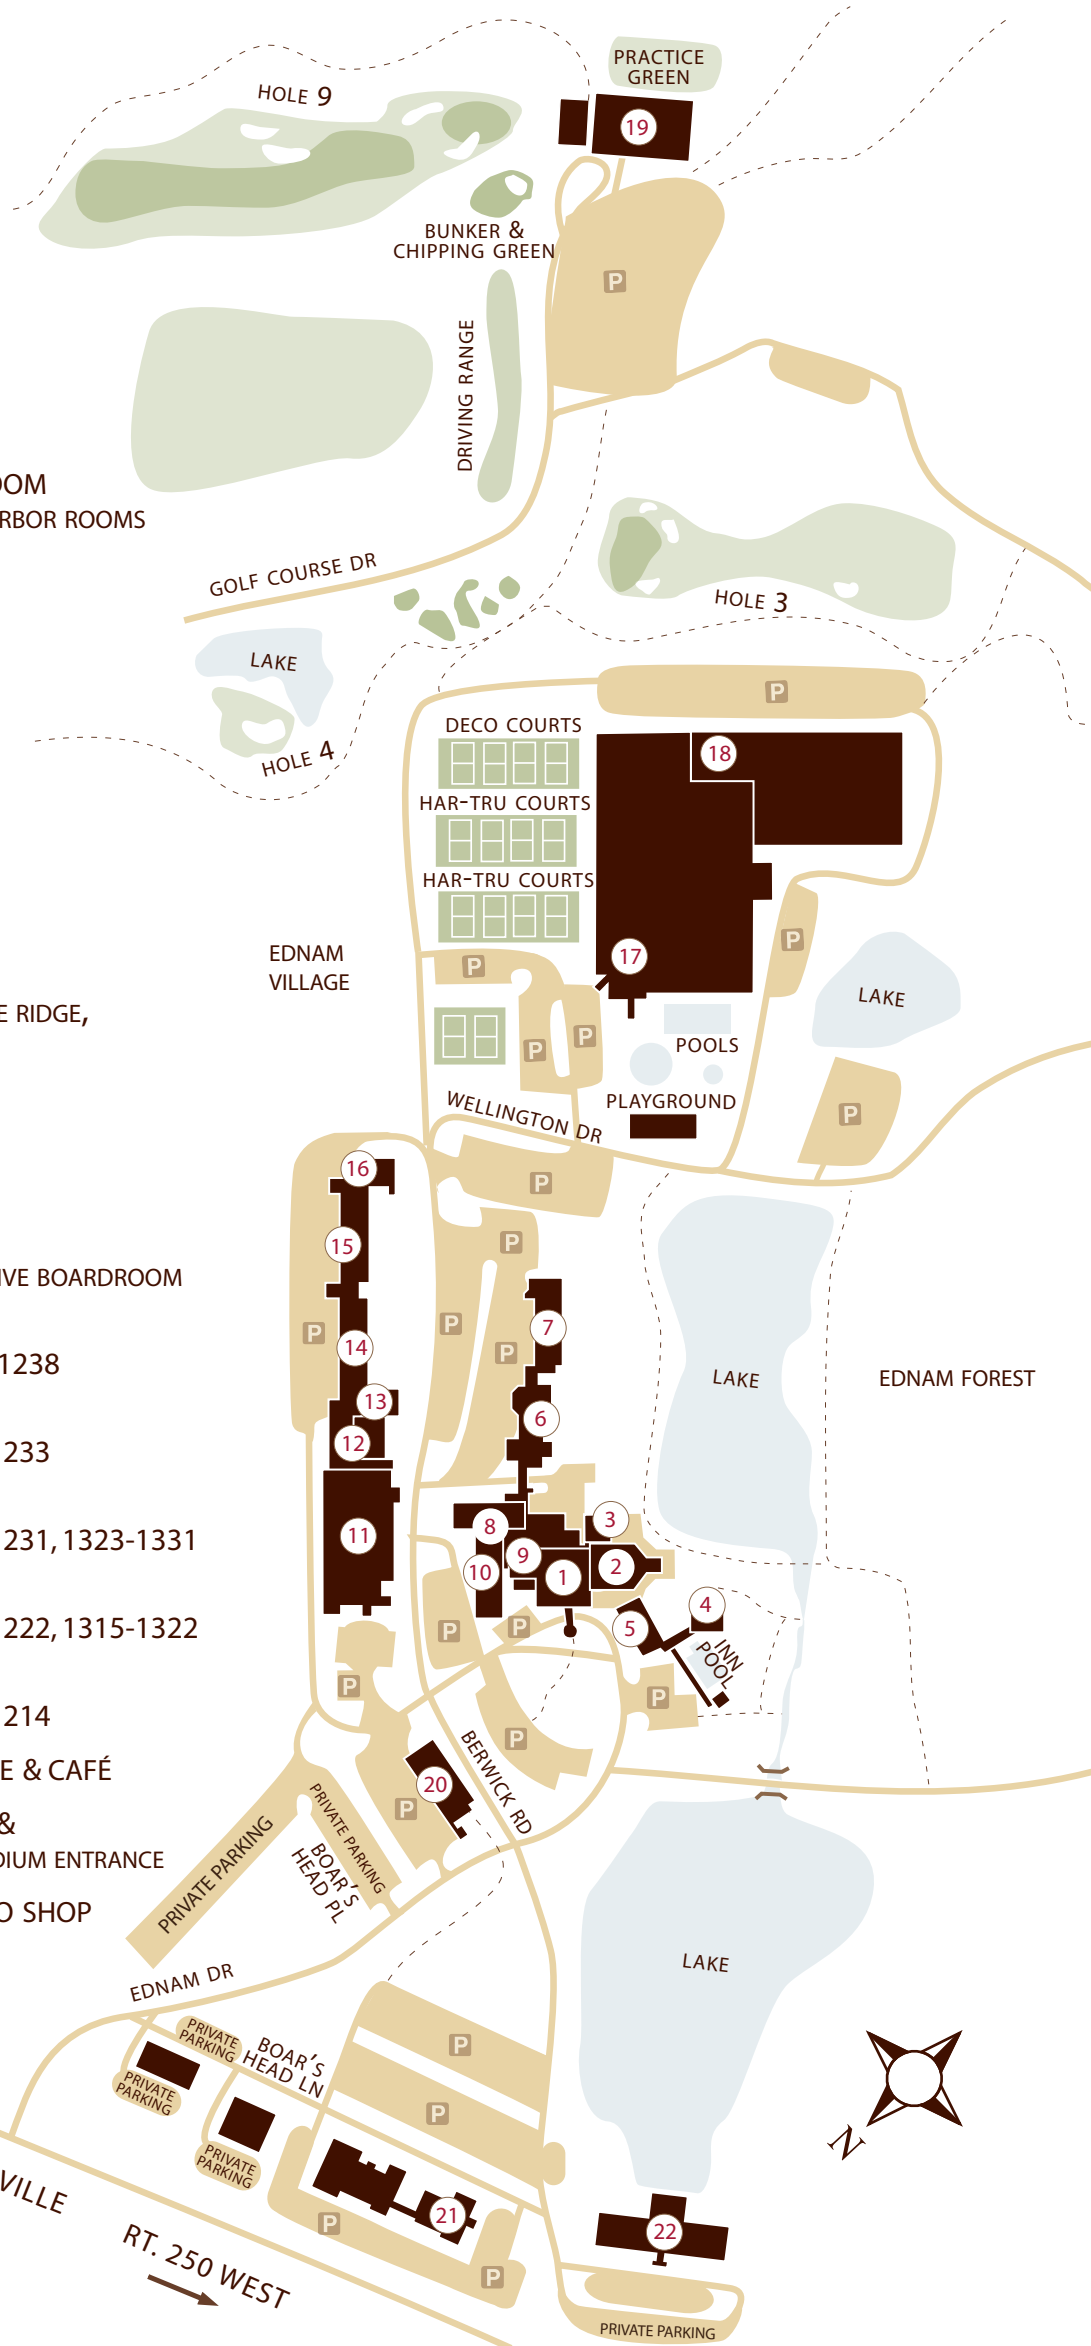

# BOAR'S HEAD

- 1 MAIN INN & FRONT DESK  
• ROOMS 205-406
- 2 OLD MILL ROOM & PORCH ROOM  
• GROUND FLOOR: HEARTH & ARBOR ROOMS
- 3 BISTRO 1834  
• GROUND FLOOR: PATIO ROOM
- 4 SPA
- 5 HUNT CLUB BUILDING  
• ROOMS 501-525
- 6 600 BUILDING  
• ROOMS 601-629
- 7 700 BUILDING  
• ROOMS 701-724
- 8 ORIGINAL BALLROOM  
• 2ND FLOOR: ALBEMARLE, BLUE RIDGE,  
& COMMONWEALTH ROOMS
- 9 TACK ROOM
- 10 COACH ROOM  
• ROOMS 101-204
- 11 PAVILION  
• GRAND BALLROOM & EXECUTIVE BOARDROOM
- 12 EDNAM CONFERENCE CENTER  
• ROOMS 1133-1137, 1233-1238
- 13 EDNAM HALL BUILDING  
• ROOMS 1131-1132, 1232-1233
- 14 EDNAM HALL BUILDING  
• ROOMS 1123-1130, 1223-1231, 1323-1331
- 15 EDNAM HALL BUILDING  
• ROOMS 1115-1122, 1215-1222, 1315-1322
- 16 EDNAM HALL BUILDING  
• ROOMS 1101-1114, 1211-1214
- 17 SPORTS CLUB MAIN ENTRANCE & CAFÉ
- 18 MCARTHUR SQUASH CENTER &  
BOYD TINSLEY TENNIS COURTS STADIUM ENTRANCE
- 19 GOLF: BIRDWOOD GRILL & PRO SHOP
- 20 INN STORE  
• SUITES 100 & 200

- 21 ADMINISTRATIVE OFFICES
- 22 UVA FOUNDATION

BOAR'S HEAD

200 EDNAM DRIVE | CHARLOTTESVILLE, VIRGINIA 22903 | 800.476.1988